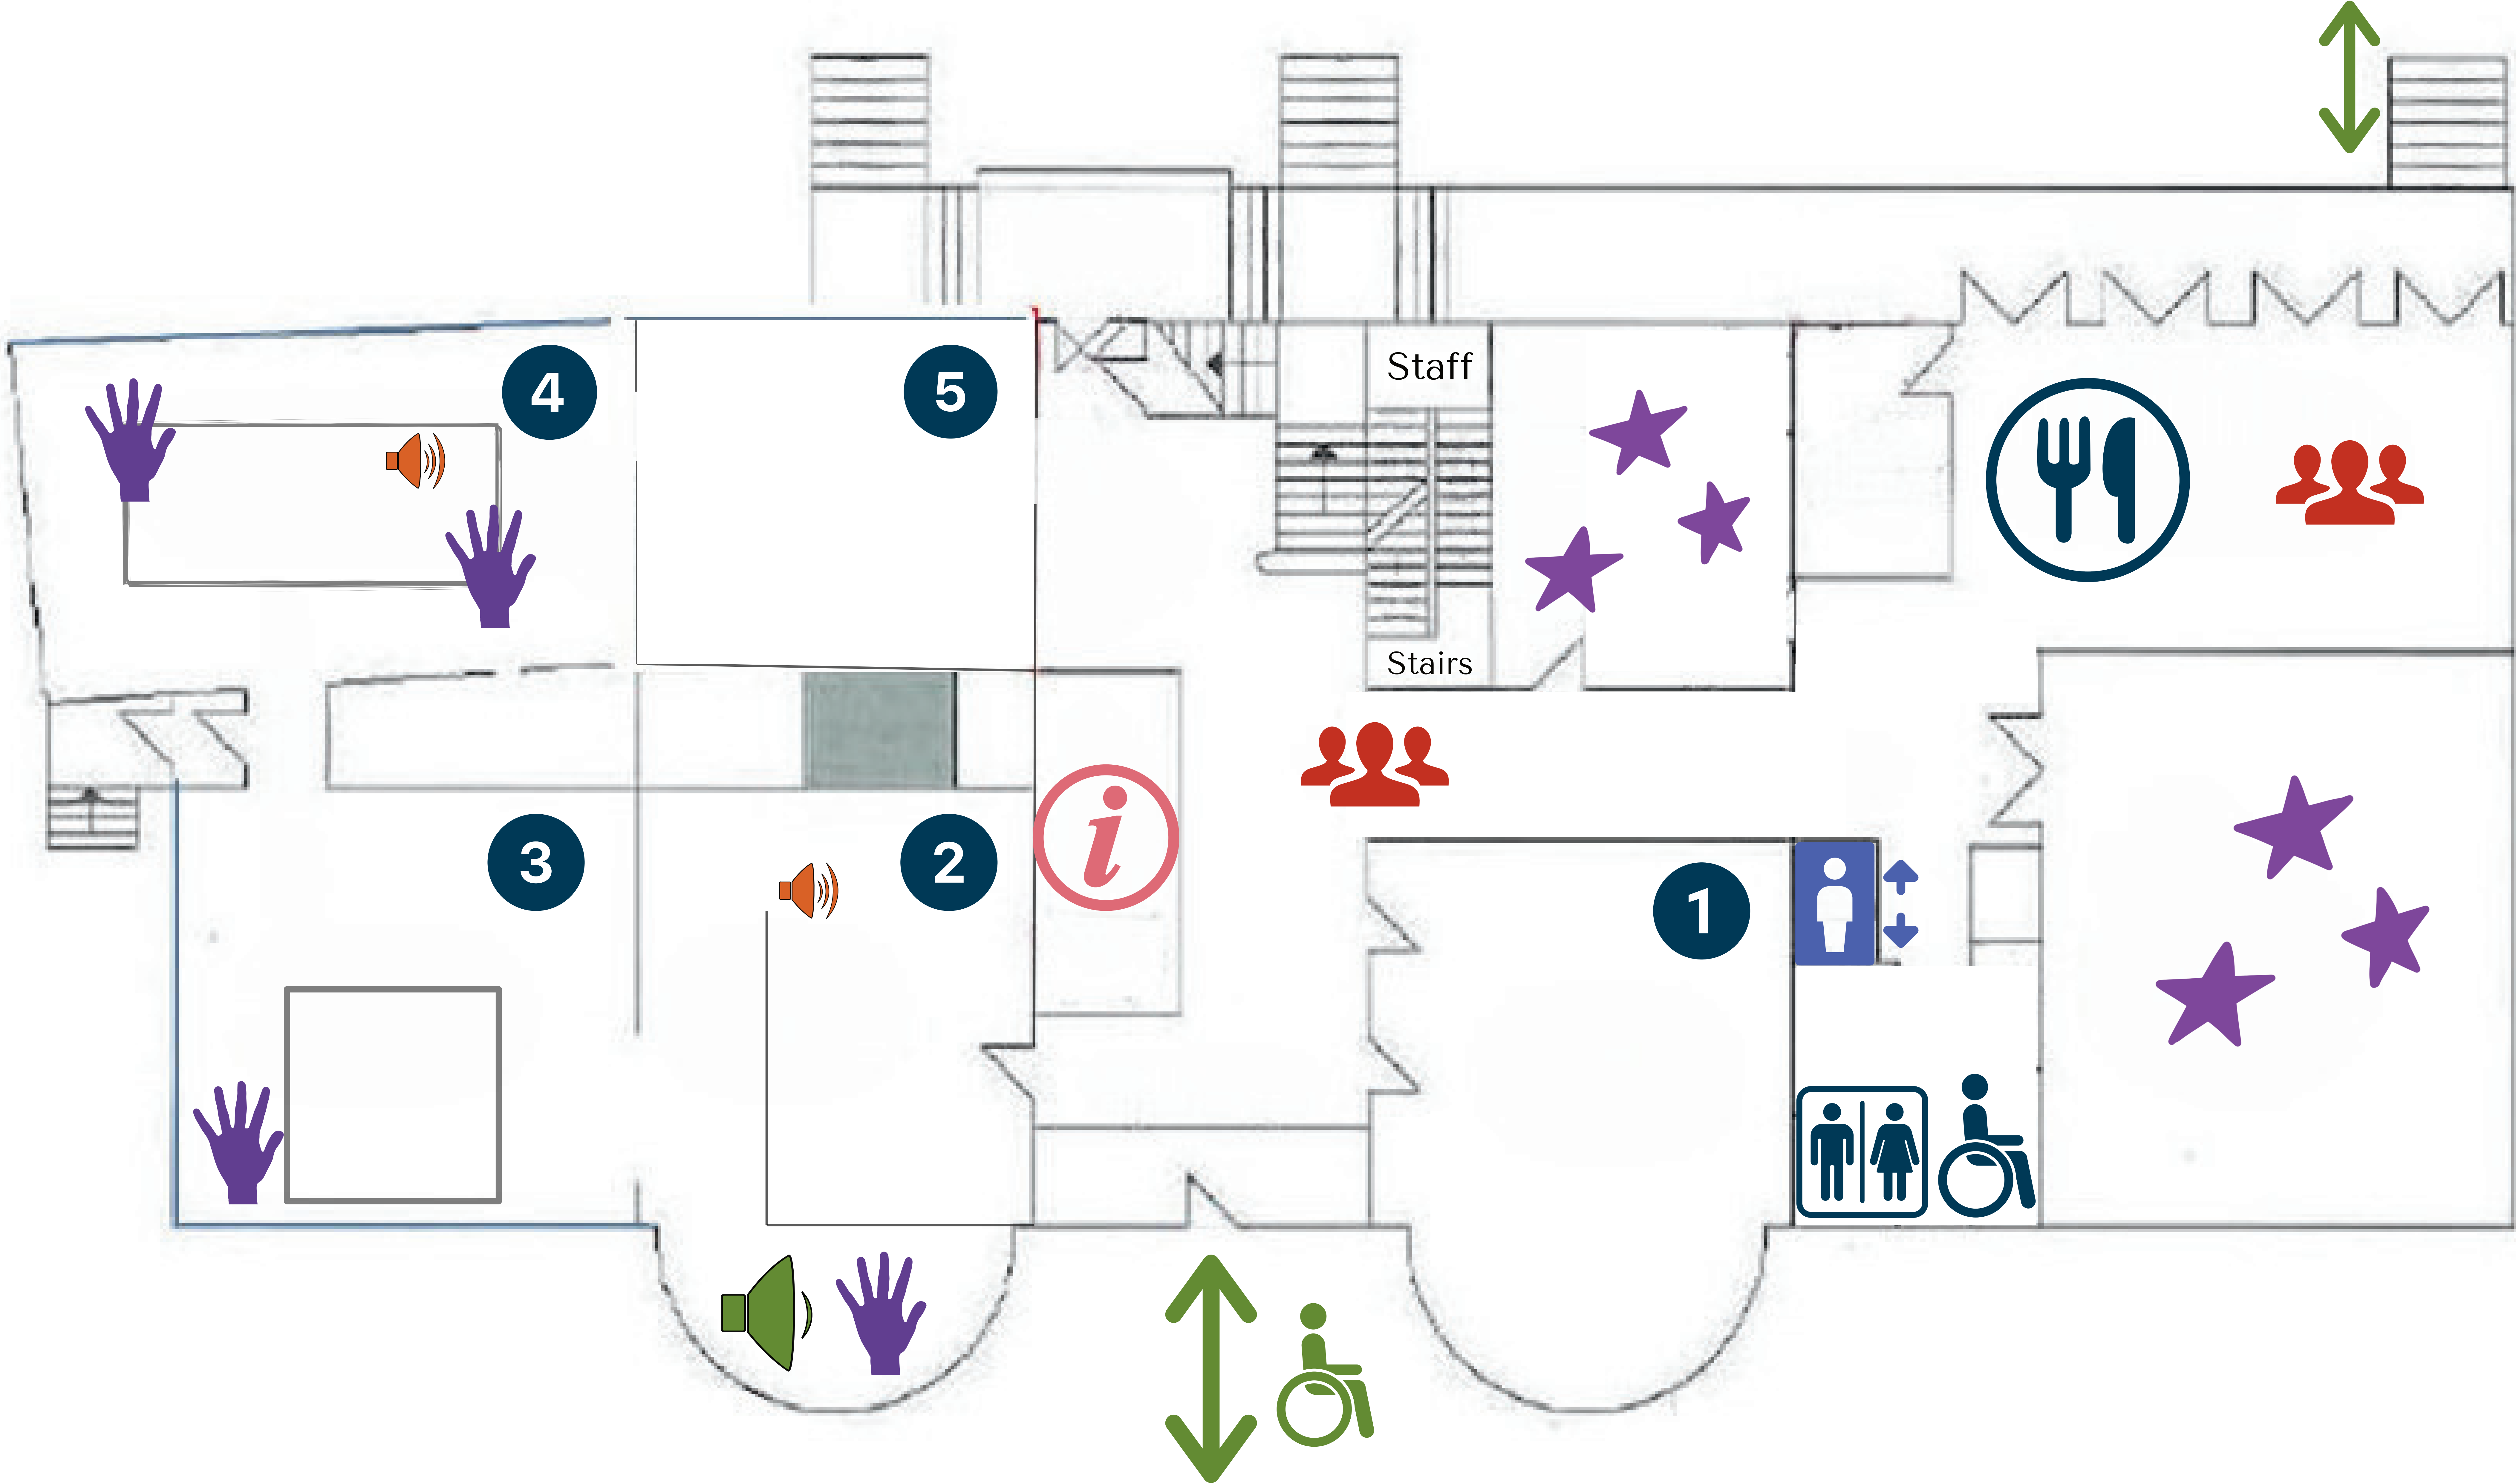

FIRST FLOOR

GROUND FLOOR

Symbols/Description

Additional Information

-  Quiet Space
-  Noise (People or video)
-  Crowded Areas
-  Hands-On Activity
-  Welcome/Help/Sensory Satchels
-  Different Lighting
-  Temporary Exhibition
-  Entrance/Exit
-  Mobility Friendly
-  Toilets
-  Lift
-  Cafe
-  Gallery Number

-  Weekends are typically much busier
-  Ask for information about temporary exhibition (lighting, sound, etc) at the Welcome Desk or call 0208 496 4390
-  The entrance, halls to the lift, and Room 1 do not have seating
-  The story lounge has comfy seating, but can be busy depending on the day
-  Please ask the Welcome Desk for a sensory satchel to help you enjoy your visit!