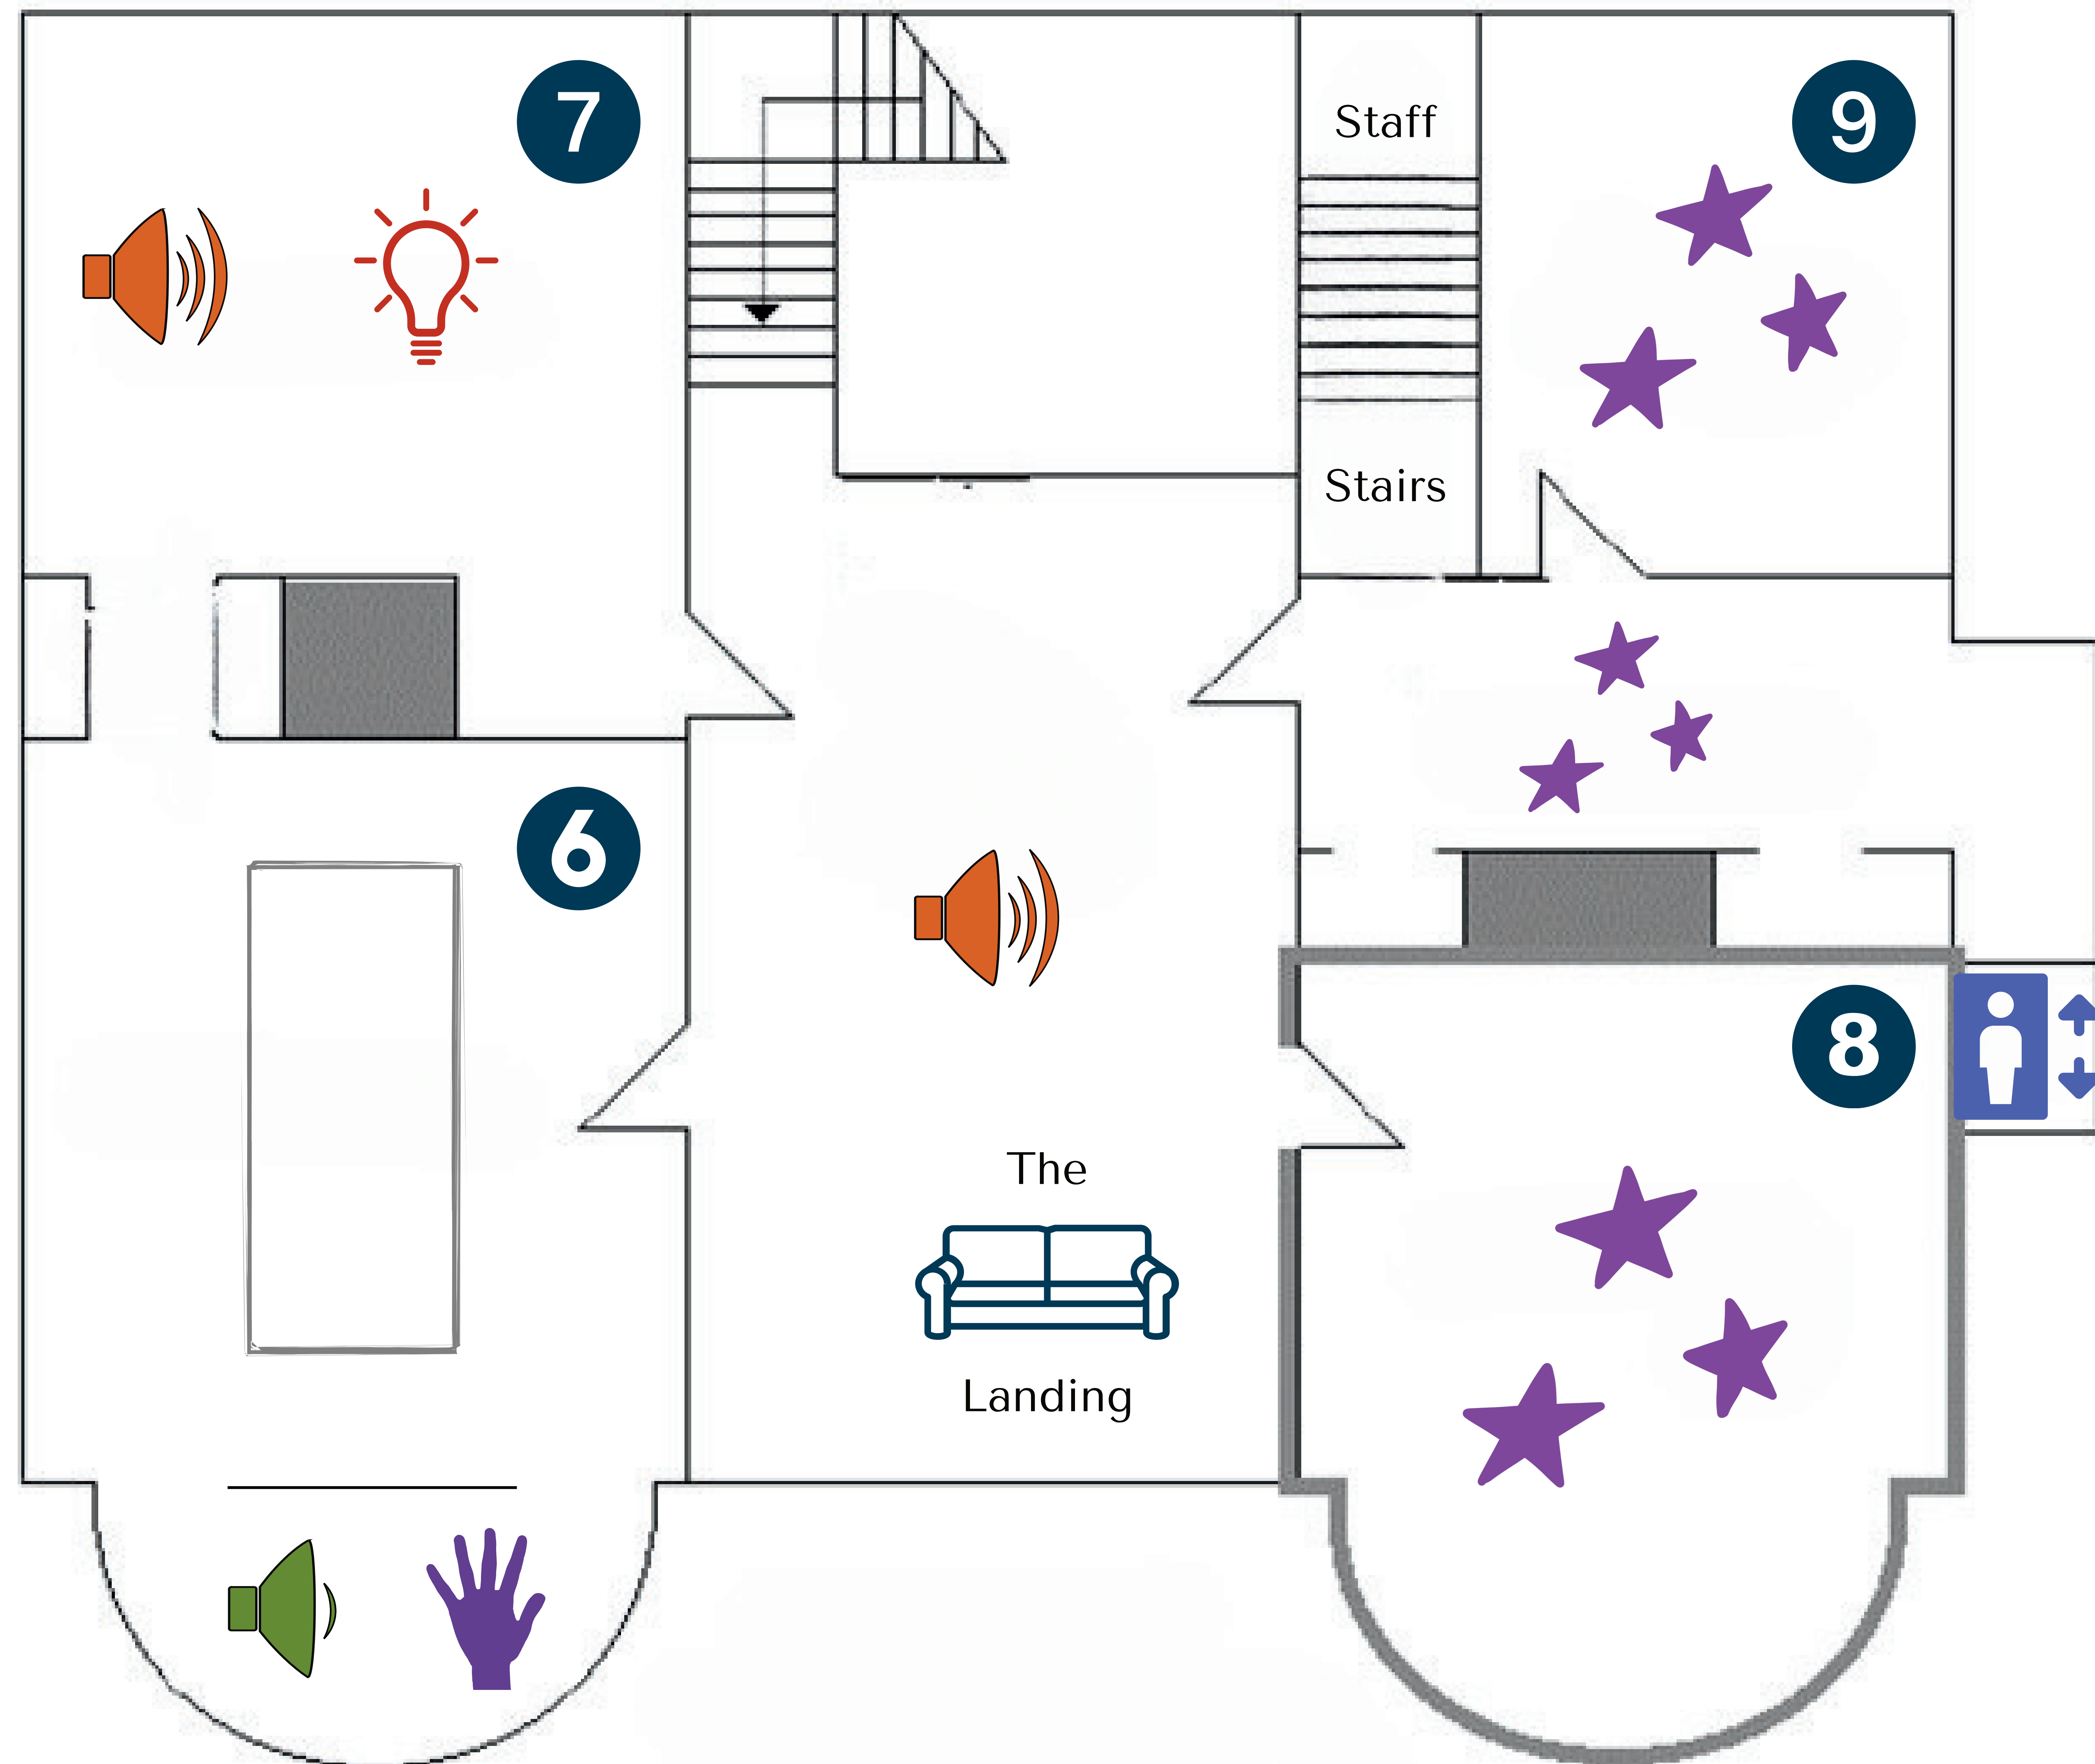

FIRST FLOOR

GROUND FLOOR

Symbols/Description

Additional Information

-  Quiet Space
-  Noise (People or video)
-  Crowded Areas
-  Hands-On Activity
-  Welcome/Help/Sensory Satchels
-  Different Lighting
-  Temporary Exhibition
-  Entrance/Exit
-  Mobility Friendly
-  Toilets
-  Lift
-  Cafe
-  Gallery Number

-  Weekends are typically much busier
-  Ask for information about temporary exhibition (lighting, sound, etc) at the Welcome Desk or call 0208 496 4390
-  The entrance, halls to the lift, and Room 1 do not have seating
-  The story lounge has comfy seating, but can be busy depending on the day
-  Please ask the Welcome Desk for a sensory satchel to help you enjoy your visit!